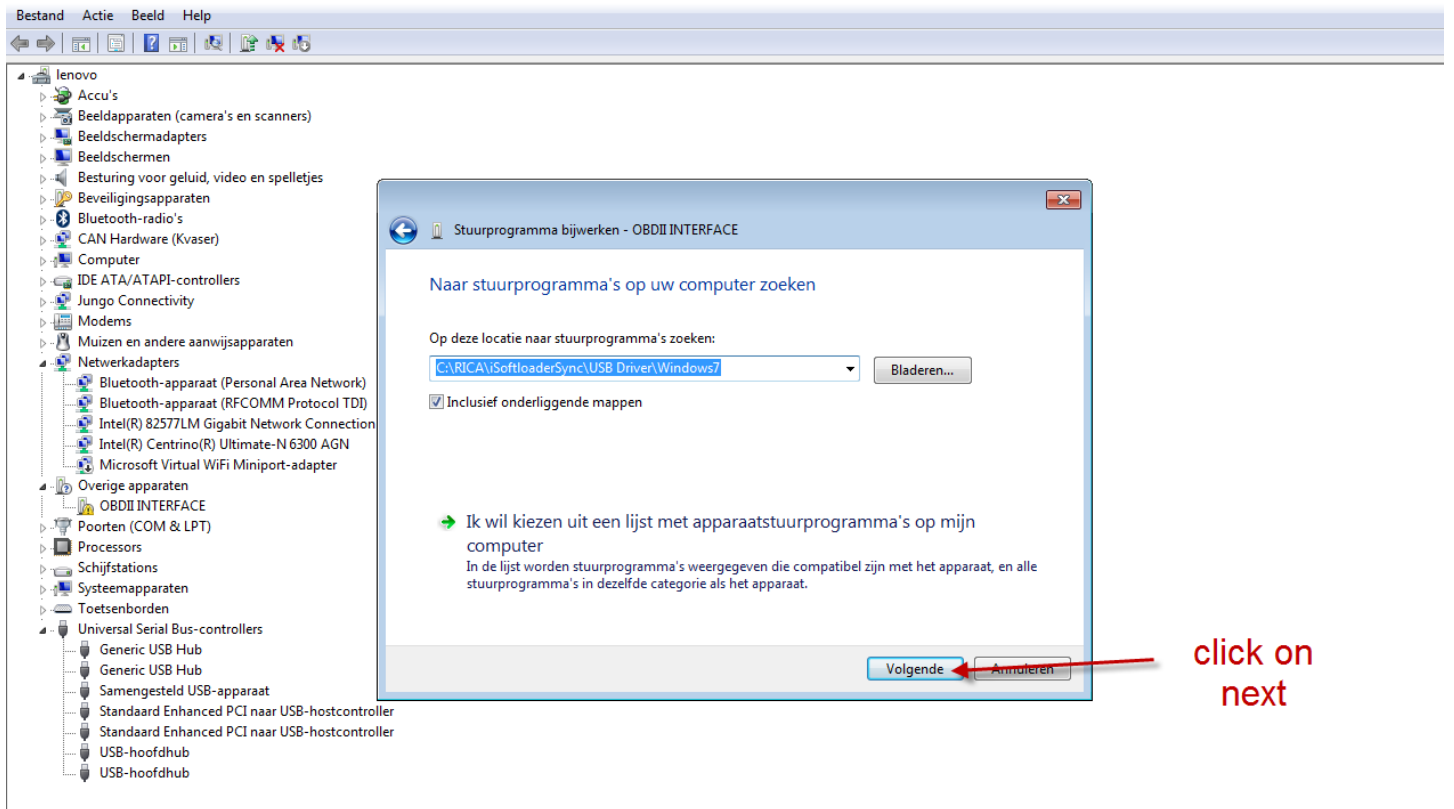

WINDOWS 7 DRIVER - INSTALL MANUAL

STEP 1:

The screenshot shows the Windows 7 System Information window. The left sidebar contains a list of programs, with 'Snagit 9 Editor' highlighted. A context menu is open over the 'Computer' icon in the taskbar. The menu options are: Openen, Beheren, Netwerkverbinding maken..., Netwerkverbinding verbreken..., Op bureaublad weergeven, Naam wijzigen, and Eigenschappen. A red arrow points to the 'Eigenschappen' option. A text box on the right contains the following instructions:

STEP 2:

The screenshot shows the Windows 7 System Information window. The left sidebar contains a list of system management tools, with 'Apparaatbeheer' highlighted. A red arrow points to 'Apparaatbeheer'. A text box in the center of the window contains the instruction:

STEP 3:

STEP 4:

STEP 5:

STEP 6:

STEP 7: